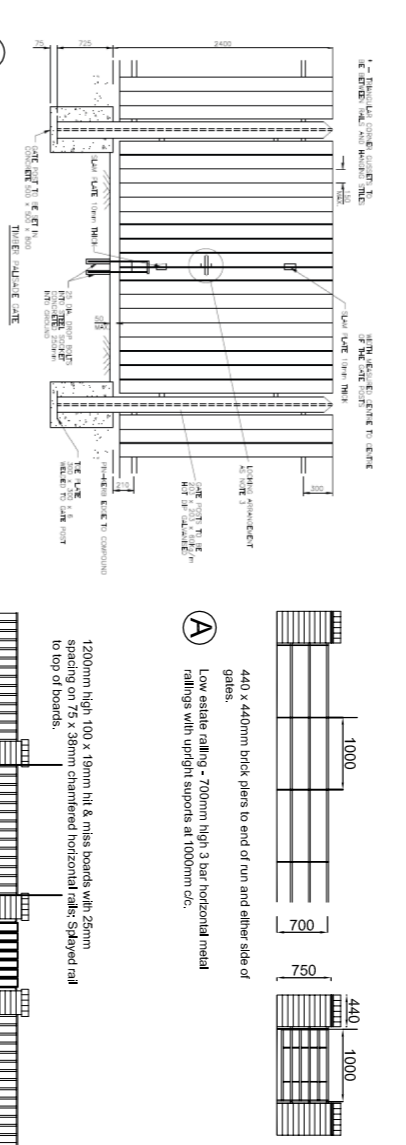

DRWELL CLOSE

BUNGALOW

BUNGALOW

BUNGALOW

Newton Garth Farm

MP 5

Baro Const

External Materials

A	External Materials A Brick Type: Edenhall Halkham Red The Type: Manley Modern Smooth Grey
B	External Materials B Brick Type: Edenhall Lancaster Blend The Type: Manley Modern Old English Dark Red

1. **NOTES:**
1) Certain house types may have Art Stone head and/or eills to the elevations rather than contrasting brick details (refer to noise elevations for details).
  2) The roofline shall be finished in plain tiles rather than the lead for the main roof.
  3) Certain house types may have areas of render. This is to be Parox Monococle in Natural (G20) with a scratch finish.

FENCING/WALLING SCHEDULE

1. **REF:**
- (A) 700mm Low estate railings to contain gardens
  - (B) 1800mm Masonry wall with fencing panels
  - (C) 1200mm Post & rail fence between gardens
  - (D) 1800mm High Close boarded timber fencing
  - (E) 2400mm High timber palisade fence/gate

PERSIMMON MASONRY ENCLOSURES TO BE BUILT USING HANSON ADOBE SPECIAL RESERVE BRICK TYPE CHARLES CHURCH MASONRY ENCLOSURES TO BE BUILT USING HANSON EDWARDIAN DRAGFACED BRICK TYPE

PLEASE REFER TO STANDARD FENCING/WALLING DRAWING FOR DETAILS

SCHEDULE OF ACCOMMODATION

MOLLTON	2 BED TER	9no.	611 sq.ft.
HANBURY	3 BED SEMI/TER	24no.	761 sq.ft.
RUFFORD	3 BED SEMI/DET(1)31no.	879 sq.ft.	
SWALE 2	3 BED SEMI/TER	35no.	929 sq.ft.
HATFIELD	3 BED DET	28no.	969 sq.ft.
ROSEBERRY	4 BED DET	20no.	1096sq.ft.
LWILEY	4 BED DET	1no.	1220 sq.ft.
TOTALS		148no.	133520 sq.ft.

SITE AREA = 12.28 ACRES
POS AREA = 3.78 ACRES
NET DEV AREA = 8.5 ACRES
COVERAGE = 15708 sq.ft. per Acre.

Denotes Affordable Units