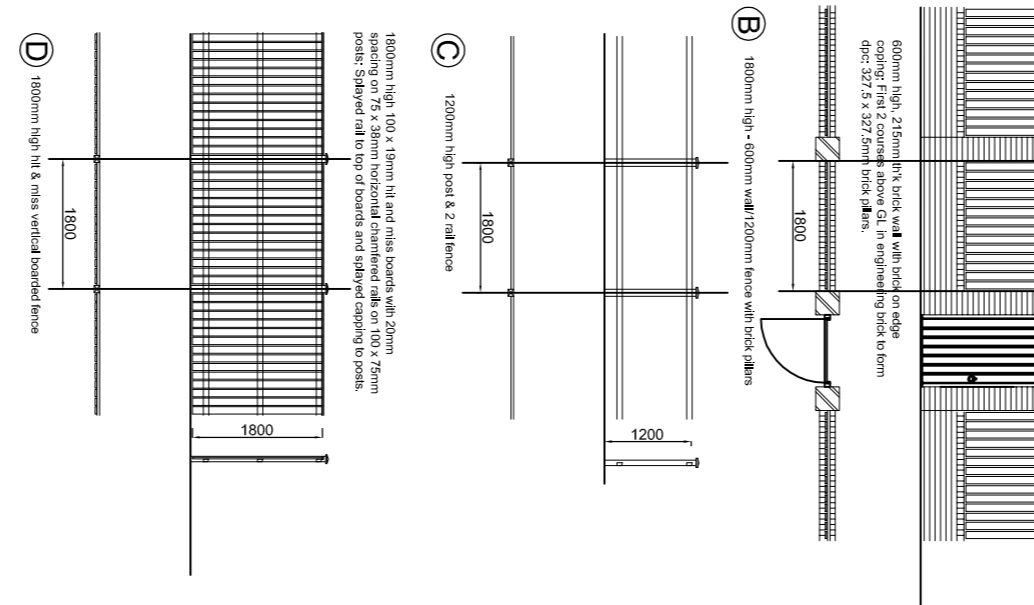

DRWELL CLOSE

BUNGALOW

BUNGALOW

BUNGALOW

Newton Garth Farm

MP 5

Baro Const

External Materials

A	External Materials A Brick Type: Edenhall Halkham Red The Type: Manley Modern Smooth Grey
B	External Materials B Brick Type: Edenhall Lancaster Blend The Type: Manley Modern Old English Dark Red

1. **NOTES:**
1) Certain house types may have Art Stone head and/or eills to the elevations rather than contrasting brick details (refer to noise elevations for details).
  2) The roofline shall be finished in plain tiles rather than the lead for the main roof.
  3) Certain house types may have areas of render. This is to be Parox Monococle in Natural (G20) with a scratch finish.

FENCING/WALLING SCHEDULE

1. **REF:**
- (A) 700mm Low estate railings to contain gardens
  - (B) 1800mm Masonry wall with fencing panels
  - (C) 1200mm Post & rail fence between gardens
  - (D) 1800mm High Close boarded timber fencing
  - (E) 2400mm High timber palisade fence/gate

PERSIMMON MASONRY ENCLOSURES TO BE BUILT USING HANSON ADOBE SPECIAL RESERVE BRICK TYPE CHARLES CHURCH MASONRY ENCLOSURES TO BE BUILT USING HANSON EDWARDIAN DRAGFACED BRICK TYPE

PLEASE REFER TO STANDARD FENCING/WALLING DRAWING FOR DETAILS

SCHEDULE OF ACCOMMODATION

MOLLTON	2 BED TER	9no.	611 sq.ft.
HANBURY	3 BED SEMI/TER	24no.	761 sq.ft.
RUFFORD	3 BED SEMI/DET(1)31no.	879 sq.ft.	
SWALE 2	3 BED SEMI/TER	35no.	929 sq.ft.
HATFIELD	3 BED DET	28no.	969 sq.ft.
ROSEBERRY	4 BED DET	20no.	1096sq.ft.
LWILEY	4 BED DET	1no.	1220 sq.ft.
TOTALS		148no.	133520 sq.ft.

SITE AREA = 12.28 ACRES
POS AREA = 3.78 ACRES
NET DEV AREA = 8.5 ACRES
COVERAGE = 15708 sq.ft. per Acre.

Denotes Affordable Units